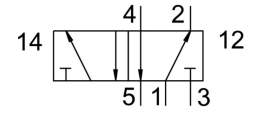

Basic valve C-5/2-1/2

Part number: 5811

FESTO

Data sheet

Feature	Value
Type code	C
Symbol	00991093
Note on materials	Contains paint-wetting impairment substances